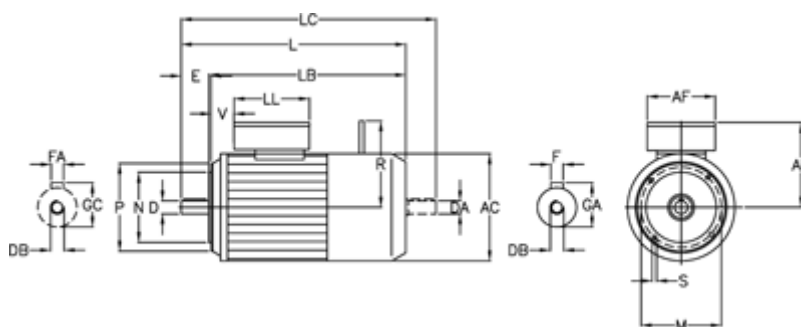

# Data Sheet

Article number: 25055415406751

Description: Bonfiglioli brake motor BE80A-4-FD10 0.55KW  
1400 rpm 3x230/400v 50HZ IE2 DC brake IP55 10 B14R stainless steel

## Measures

A/F = 98	EA = 40	LL = 133
AC = 156	F = 6	M = 100
AD = 143	FA = 6	N = 80
D = 19	GA = 21.5	P = 120
DA = 19	GC = 21.5	R = 129
DB = M6	L = 346	S = M6
DB1 = M6	LB = 306	T = 3.0
E = 40	LC = 388	V = 41